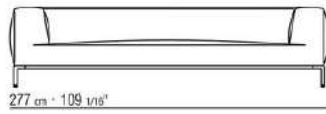

Upholstery is removable in both the fabric and leather versions

Upholstery piping tailored detail includes grosgrain piping that can be crafted in all the colors on the sample board, including in the PVC/leather-look finish

COD. 02A903

COD. 02A904

COD. 02A905

COD. 02A908

COD. 02A913

COD. 02A915

COD. 02A917

COD. 02A919