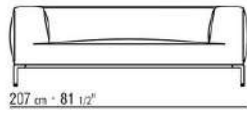

COD. 02A903