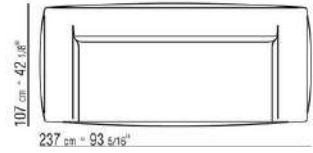

COD. 02A904