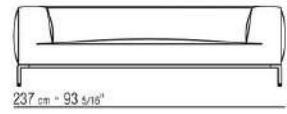

COD. 02A904