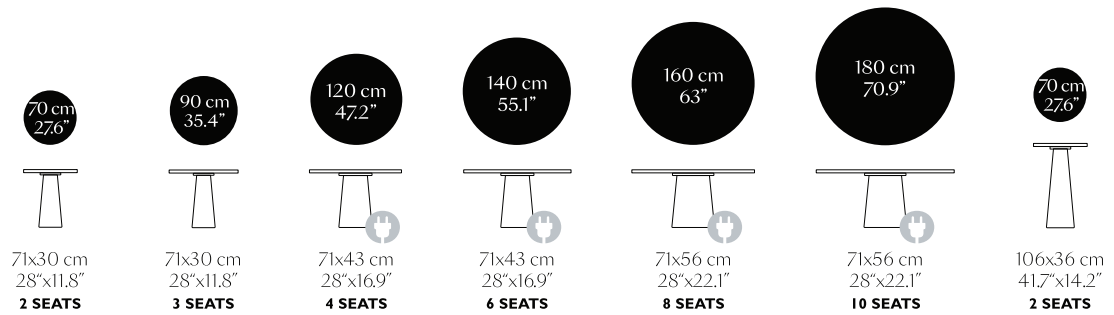

Round Table