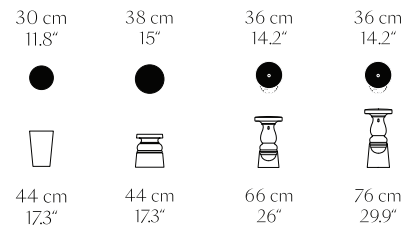

Stool & Bar Stool

Container Table Feet are available in Classic, New Antiques and Bodhi.

Power & USB Module option available

Cleaning Instructions

Moooi recommends using a good furniture polish and a soft cloth. Apply generously in layers to the surface and use the cloth to shine. Do not use abrasive fabrics, gently remove tough stains with warm water and a trusted multi-surface cleaner.