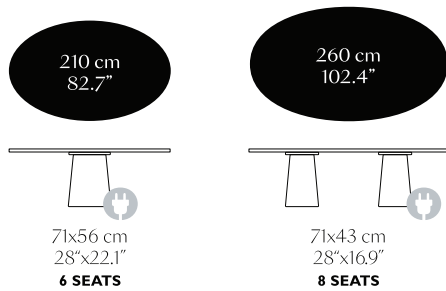

Container Table Options

Square Table

Round Table

Oval Table

Stool & Bar Stool

Container Table Feet are available in Classic, New Antiques and Bodhi.

Power & USB Module option available

Cleaning Instructions

Moooi recommends using a good furniture polish and a soft cloth. Apply generously in layers to the surface and use the cloth to shine. Do not use abrasive fabrics, gently remove tough stains with warm water and a trusted multi-surface cleaner.