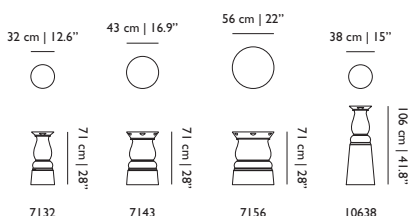

**PACKAGING**

Height: 110 cm | 43.3"  
Width: 42.5 cm | 16.7"  
Depth: 42.5 cm | 16.7"  
Weight: 7 kg | 15,4 lb

### Container Table Foot New Antiques 7143

**PRODUCT**

Height: 71 cm | 28"  
Width: 43 cm | 16.9"  
Depth: 43 cm | 16.9"

**PACKAGING**

Height: 76 cm | 29.9"  
Width: 47 cm | 18.5"  
Depth: 47 cm | 18.5"  
Weight: 10 kg | 22 lb

### Container Table Foot New Antiques 7156

**PRODUCT**

Height: 71 cm | 28"  
Width: 56 cm | 22"  
Depth: 56 cm | 22"

**PACKAGING**

Height: 76 cm | 29.9"  
Width: 60 cm | 23.6"  
Depth: 60 cm | 23.6"  
Weight: 11 kg | 24,3 lb

### Container Table Foot New Antiques 10638

**PRODUCT**

Height: 106 cm | 41.7"  
Width: 38 cm | 15"  
Depth: 38 cm | 15"

**PACKAGING**

Height: 109 cm | 42.9"  
Width: 41 cm | 16.1"  
Depth: 41 cm | 16.1"  
Weight: 10 kg | 22 lb