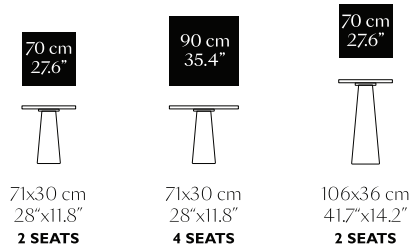

Container Table Options

Square Table