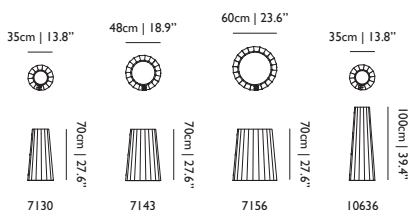

**PACKAGING**

Height: 110 cm | 43.3"  
Width: 42.5 cm | 16.7"  
Depth: 42.5 cm | 16.7"  
Weight: 7 kg | 15,4 lb

### Container Table Foot Bodhi 7143

**PRODUCT**

Height: 70 cm | 28"  
Width: 48 cm | 11.8"  
Depth: 48 cm | 11.8"

**PACKAGING**

Height: 70 cm | 27.6"  
Width: 23 cm | 9"  
Depth: 24 cm | 9.4"  
Weight: 7 kg | 15,4 lb

### Container Table Foot Bodhi 7156

**PRODUCT**

Height: 70 cm | 28"  
Width: 60 cm | 11.8"  
Depth: 60 cm | 11.8"

**PACKAGING**

Height: 70 cm | 27.6"  
Width: 28 cm | 11"  
Depth: 28 cm | 11"  
Weight: 11 kg | 24,3 lb

### Container Table Foot Bodhi 10636

**PRODUCT**

Height: 100 cm | 28"  
Width: 35 cm | 13.8"  
Depth: 35 cm | 13.8"

**PACKAGING**

Height: 100 cm | 28.7"  
Width: 22 cm | 8.7"  
Depth: 21 cm | 8.3"  
Weight: 6 kg | 13,2 lb