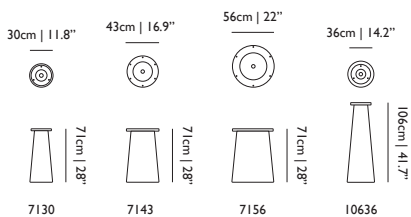

Height: 75 cm | 29.5"  
Width: 32 cm | 12.6"  
Depth: 32 cm | 12.6"  
Weight: 5 kg | 11 lb

*Container Table Foot Classic 7143*

**PRODUCT**

Height: 71 cm | 28"  
Width: 43 cm | 16.9"  
Depth: 43 cm | 16.9"

**PACKAGING**

Height: 76 cm | 29.9"  
Width: 48 cm | 18.9"  
Depth: 47 cm | 18.5"  
Weight: 9 kg | 19,8 lb

*Container Table Foot Classic 7156*

**PRODUCT**

Height: 71 cm | 28"  
Width: 56 cm | 22"  
Depth: 56 cm | 22"

**PACKAGING**

Height: 76 cm | 29.9"  
Width: 60 cm | 23.6"  
Depth: 60 cm | 23.6"  
Weight: 11 kg | 24,3 lb

*Container Table Foot Classic 10636*

**PRODUCT**

Height: 106 cm | 41.7"  
Width: 36 cm | 14.2"  
Depth: 36 cm | 14.2"

**PACKAGING**

Height: 110 cm | 43.3"  
Width: 42.5 cm | 16.7"  
Depth: 42.5 cm | 16.7"  
Weight: 7 kg | 15,4 lb