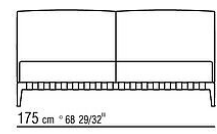

COD. 0271M2