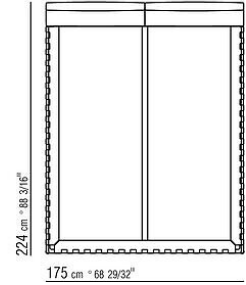

COD. 0271M2