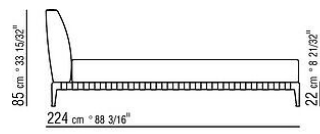

COD. 0271M2