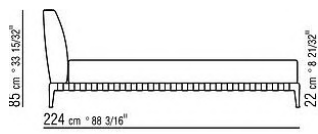

COD. 0271M1