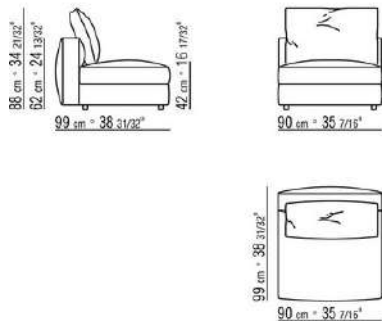

COD. 028802