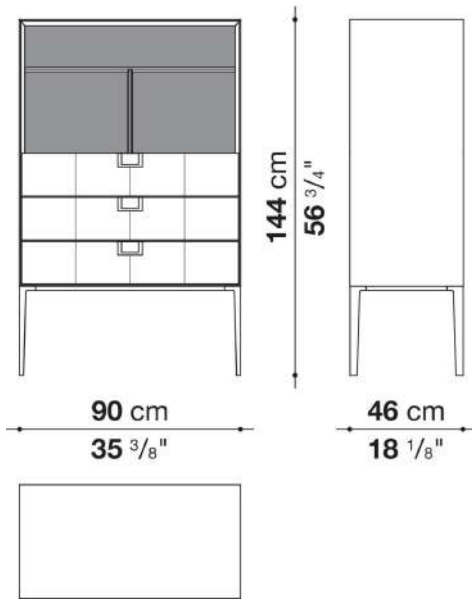

LX05LQ

LX05TQ

LX01LQ

LX01TQ