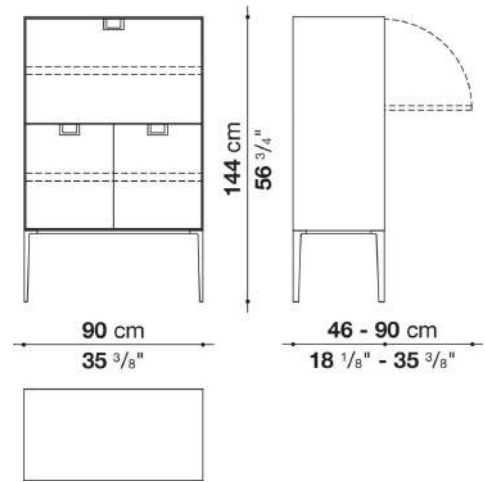

Technical drawings

LX03

LX02

LX04

LX05