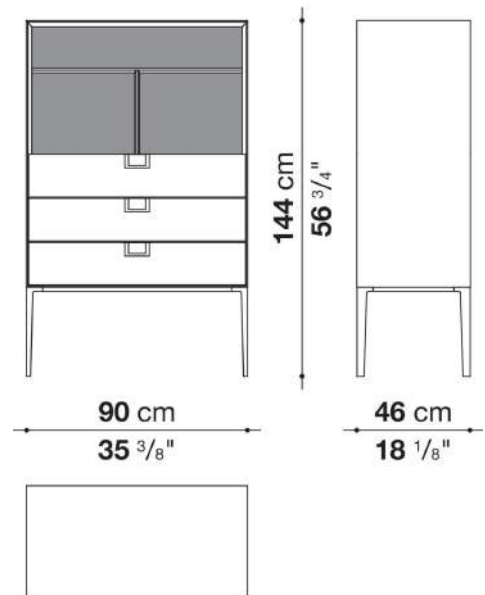

Technical drawings

LX03

LX04

LX05