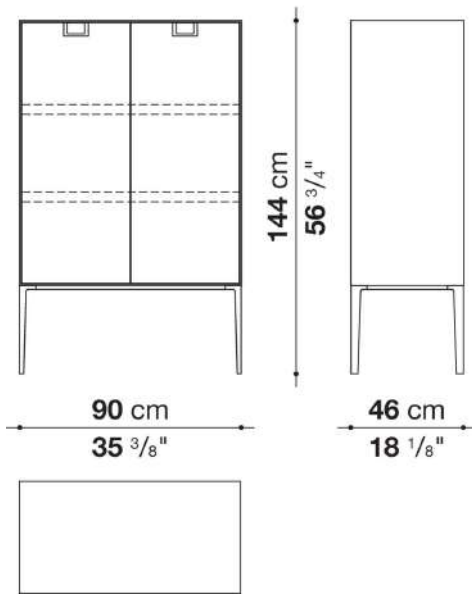

Technical drawings

LX03