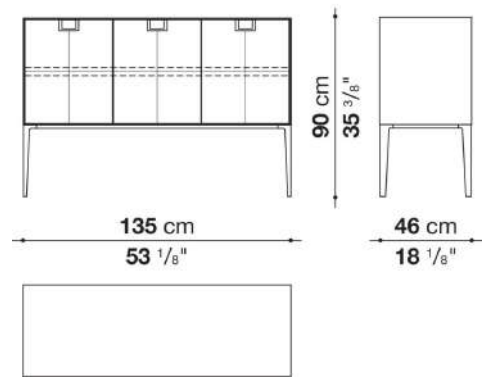

LX12TQ

LX14TQ