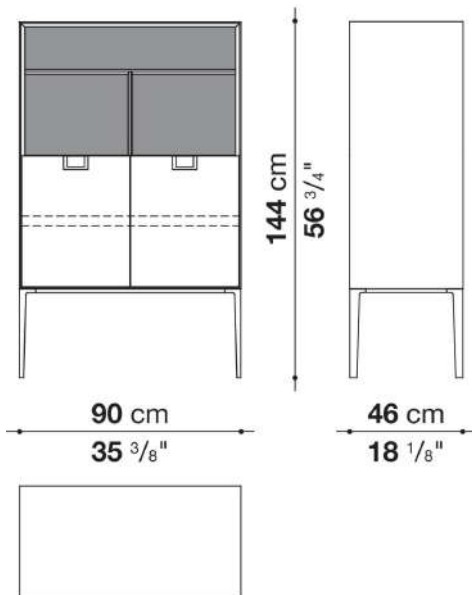

Technical drawings

LX03

LX04

LX05