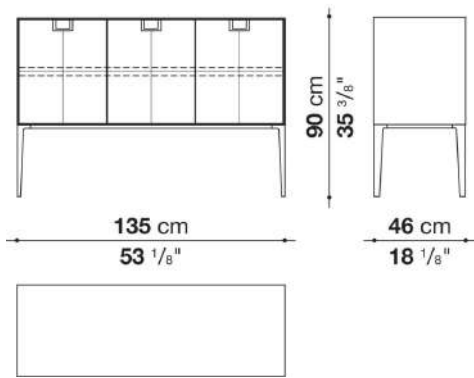

LX12LQ

LX14LQ