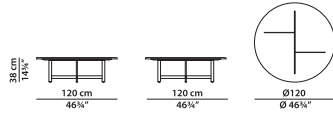

Glossy Bianco Gioia
Marble

Matte Polar White
Marble

Glossy Calacatta Oro
Marble

Glossy Ocean Storm
Marble

max slab size 280x130 cm

Table.

L	P	H	
120	120	38	cm
W	D	H	
46.75	46.75	14.75	inch

Table.

L	P	H	
200	100	32	cm
W	D	H	
78	39	12.5	inch