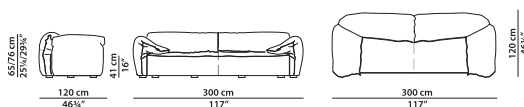

The price is determined by the higher category.

Sofa.

L	P	H	
250	120	76	cm
W	D	H	
97.5	46.75	29.75	inch

6% surcharge for seat and frame cushions in two different kinds of leather or colour.

The price is determined by the higher category.

Sofa.

L	P	H	
300	120	76	cm
W	D	H	
117	46.75	29.75	inch

6% surcharge for seat and frame cushions in two different kinds of leather or colour.

The price is determined by the higher category.

Sofa.

L	P	H	
350	120	76	cm
W	D	H	
136.5	46.75	29.75	inch