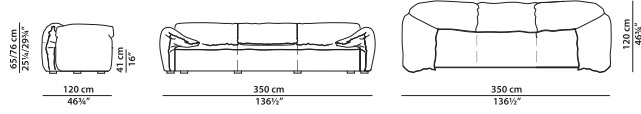

The price is determined by the higher category.

Sofa.

L	P	H	
250	120	76	cm
W	D	H	
97.5	46.75	29.75	inch

6% surcharge for seat and frame cushions in two different kinds of leather or colour.

The price is determined by the higher category.

Sofa.

L	P	H	
300	120	76	cm
W	D	H	
117	46.75	29.75	inch

6% surcharge for seat and frame cushions in two different kinds of leather or colour.

The price is determined by the higher category.

Sofa.

L	P	H	
350	120	76	cm
W	D	H	
136.5	46.75	29.75	inch