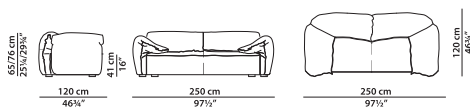

Feet / Legs: feet in beech covered in the same shade of leather.

Covering / Coating: leather upholstery with sharp edge stitching.

Available in soft leathers only.

6% surcharge for seat and frame cushions in two different kinds of leather or colour.

The price is determined by the higher category.

Sofa.

L	P	H	
250	120	76	cm
W	D	H	
97.5	46.75	29.75	inch

6% surcharge for seat and frame cushions in two different kinds of leather or colour.

The price is determined by the higher category.

Sofa.

L	P	H	
300	120	76	cm
W	D	H	
117	46.75	29.75	inch

6% surcharge for seat and frame cushions in two different kinds of leather or colour.

The price is determined by the higher category.

Sofa.

L	P	H	
350	120	76	cm
W	D	H	
136.5	46.75	29.75	inch