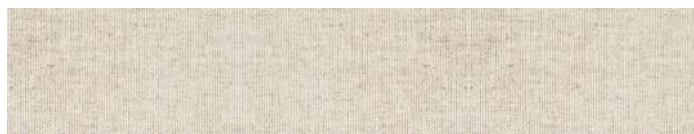

BARRY
Design R&D Frigerio

TESSUTO / FABRIC

A solo