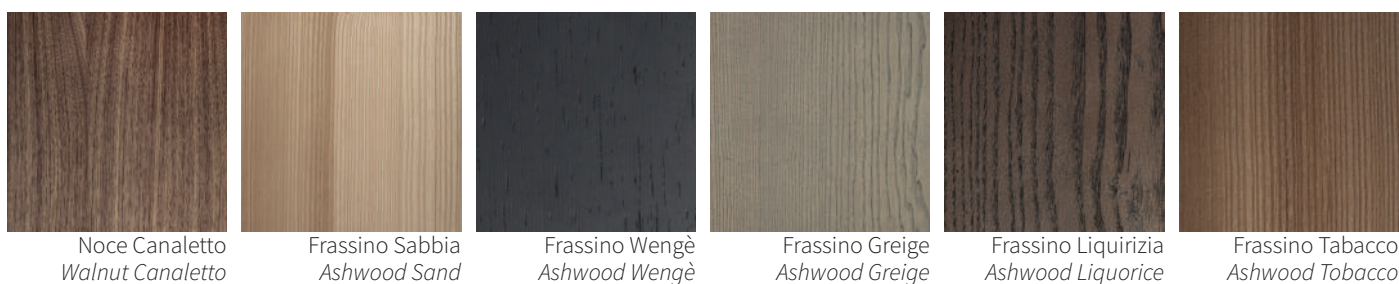

ESSENZE / WOODS