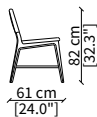

Cover: fix, available exclusively in hide-leather art. Cuoio, with sewing tone-on-tone.

ALISJA

Design Umberto Asnago

SEDIA / CHAIR

cod. 17300

Sedia senza bracciolo / Chair without armrest

Dimensioni espresse in cm se non diversamente indicato.
L'Azienda si riserva il diritto di apportare modifiche ai modelli senza preavviso.
Tolleranza sulle misure indicate di +/- 2%.

Dimensions in centimeter if not differently indicated.
The Company reserves the right to change the models without any advance notice.
Tolerance on the given sizes +/- 2%.

ALISJA

Design Umberto Asnago

CUOIO / HIDE LEATHER

Dimensions in centimeter if not differently indicated.
The Company reserves the right to change the models without any advance notice.
Tolerance on the given sizes +/- 2%.