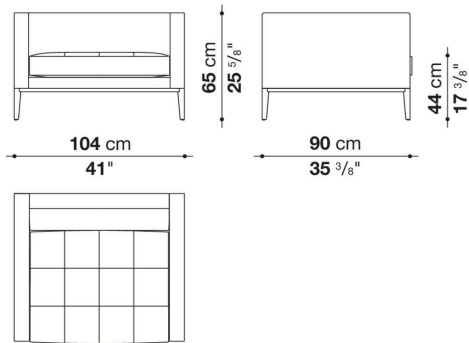

Technical drawings

8SMT104_1