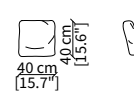

cod. PH

Cuscino 40x40 cm / Cushion 40x40 cm