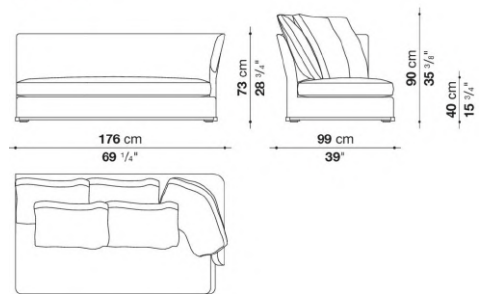

Technical drawings

9AM176D