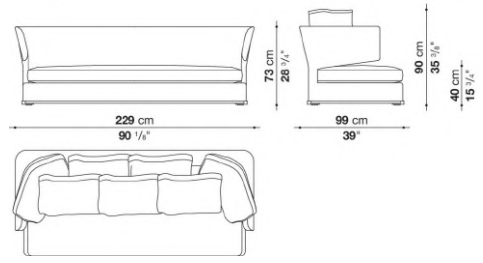

Technical drawings

9AM229