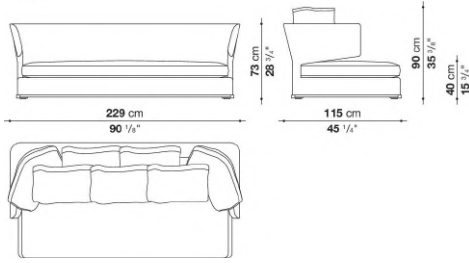

Technical drawings

AM229