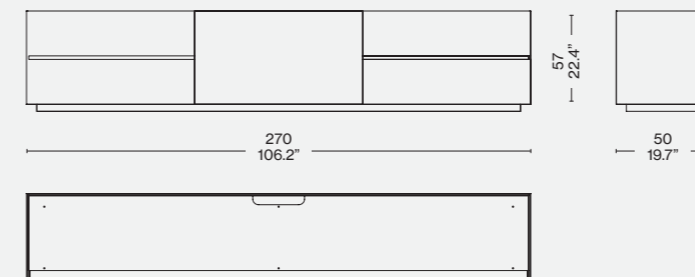

Designed by

Mikal Harrsen, 2023

ITA

Un'estetica raffinata e un design versatile caratterizzano la collezione di contenitori firmata da Mikal Harrsen. Ghost Box sviluppa ed esalta il design del sistema Ghost Wall composto da moduli a cassetto, che completa idealmente: il sottile bordo superiore smussato crea una vasca contenitiva con un piano incastonato sulla parte superiore proposto in diverse finiture, dal marmo al vetro specchiante o retro laccato. Grazie alla sua progettualità ingegnosa, l'oggetto sembra sollevato dal pavimento accentuando maggiormente la sua forma essenziale. I contenitori pongono l'accento sulla trasversalità, prestandosi agli usi più diversi, non solo in abbinamento a Ghost Wall, ma anche singolarmente, affiancati uno accanto all'altro o posizionati al centro della stanza. Ghost Box si declina in varie tipologie di mobili contenitori e di madie, proposti con varie configurazioni di cassetti accessoriati per organizzare al meglio lo spazio. Sono disponibili anche divisori in legno tinto nero e alluminio nero per suddividere e disporre comodamente posate, utensili e altri accessori nell'area dining. La madia offre uno spazioso cassetto inferiore che può essere dotato di altri divisori regolabili per ospitare le stoviglie in modo ordinato.

DEU