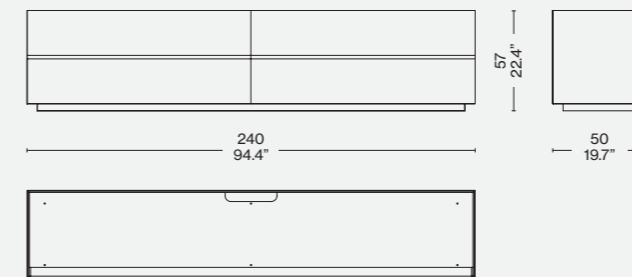

Materials:

- Container: wood, matt-lacquered in the colours sage, amaranth, petrol, comfort, black, powder and cream;
- Drawer interior in anthracite laminate
- Container tops in brick red- or coffee-coloured mirrored glass; dove grey back-lacquered; Carrara, Carnico grey, Calacatta, Marquina black, Alpi green or Levanto red marble.

Materialien:

- Korpus aus Holz mit matter Lackierung in den Farben Salbei, Amaranth, Petrol, Comfort, Schwarz, Staub und Cremeweiß.
- Innenseiten der Schubladen aus Laminat in der Farbe Anthrazit.
- Abdeckplatte Sideboard aus Spiegelglas in der Farbe Ziegelrot oder Kaffee, Glas mit lackierter Rückseite in Taupe, oder aus Carrara Marmor, Grigio Carnico Marmor, Calacatta Marmor, Nero Marquinia Marmor, Verde Alpi Marmor oder Rosso Levanto Marmor.

Matériaux :

- Caisson en bois laqué mat couleur sauge, amarante, pétrole, confort, noir, poussière ou crème ;
- Intérieur des tiroirs en stratifié couleur anthracite ;
- Dessus des caissons en verre miroir couleur brique ou café ; rétro-laqué couleur tourterelle ; marbre Bianco Carrara, Grigio Carnico, Calacatta, Nero Marquina, Verde Alpi, Rosso Levanto.

373 24 01