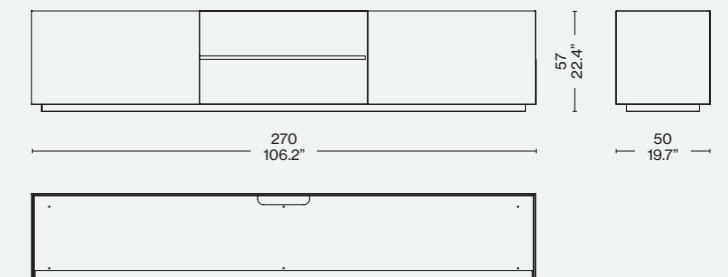

Designed by

Mikal Harrsen, 2023

ITA

Un'estetica raffinata e un design versatile caratterizzano la collezione di contenitori firmata da Mikal Harrsen. Ghost Box sviluppa ed esalta il design del sistema Ghost Wall composto da moduli a cassetto, che completa idealmente: il sottile bordo superiore smussato crea una vasca contenitiva con un piano incastonato sulla parte superiore proposto in diverse finiture, dal marmo al vetro specchiante o retro laccato. Grazie alla sua progettualità ingegnosa, l'oggetto sembra sollevato dal pavimento accentuando maggiormente la sua forma essenziale. I contenitori pongono l'accento sulla trasversalità, prestandosi agli usi più diversi, non solo in abbinamento a Ghost Wall, ma anche singolarmente, affiancati uno accanto all'altro o posizionati al centro della stanza. Ghost Box si declina in varie tipologie di mobili contenitori e di madie, proposti con varie configurazioni di cassetti accessoriati per organizzare al meglio lo spazio. Sono disponibili anche divisori in legno tinto nero e alluminio nero per suddividere e disporre comodamente posate, utensili e altri accessori nell'area dining. La madia offre uno spazioso cassetto inferiore che può essere dotato di altri divisori regolabili per ospitare le stoviglie in modo ordinato.

DEU