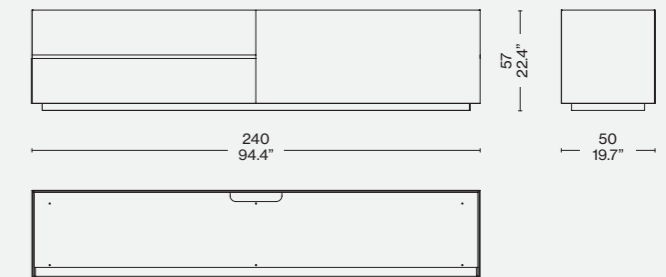

Finiture/Finishes/
Ausführungen/Finitions

a

Laccato opaco/matte lacquered/Matt
lackiert/laqué mat Crema LO 543

b

Laccato opaco/matte lacquered/Matt
lackiert/laqué mat Polvere LO 542

373 24 02