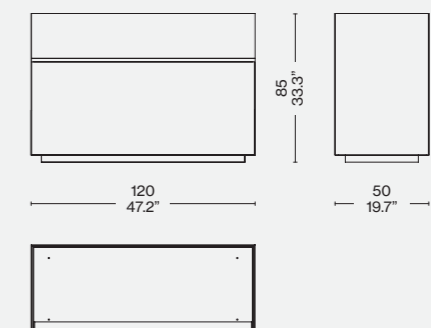

Designed by

Mikal Harrsen, 2023

ITA

Un'estetica raffinata e un design versatile caratterizzano la collezione di contenitori firmata da Mikal Harrsen. Ghost Box sviluppa ed esalta il design del sistema Ghost Wall composto da moduli a cassetto, che completa idealmente: il sottile bordo superiore smussato crea una vasca contenitiva con un piano incastonato sulla parte superiore proposto in diverse finiture, dal marmo al vetro specchiante o retro laccato. Grazie alla sua progettualità ingegnosa, l'oggetto sembra sollevato dal pavimento accentuando maggiormente la sua forma essenziale. I contenitori pongono l'accento sulla trasversalità, prestandosi agli usi più diversi, non solo in abbinamento a Ghost Wall, ma anche singolarmente, affiancati uno accanto all'altro o posizionati al centro della stanza. Ghost Box si declina in varie tipologie di mobili contenitori e di madie, proposti con varie configurazioni di cassetti accessoriati per organizzare al meglio lo spazio. Sono disponibili anche divisori in legno tinto nero e alluminio nero per suddividere e disporre comodamente posate, utensili e altri accessori nell'area dining. La madia offre uno spazioso cassetto inferiore che può essere dotato di altri divisori regolabili per ospitare le stoviglie in modo ordinato.

DEU