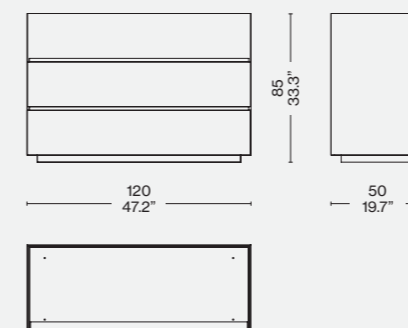

Designed by

Mikal Harrsen, 2023

ITA

Un'estetica raffinata e un design versatile caratterizzano la collezione di contenitori firmata da Mikal Harrsen. Ghost Box sviluppa ed esalta il design del sistema Ghost Wall composto da moduli a cassetto, che completa idealmente: il sottile bordo superiore smussato crea una vasca contenitiva con un piano incastonato sulla parte superiore proposto in diverse finiture, dal marmo al vetro specchiante o retro laccato. Grazie alla sua progettualità ingegnosa, l'oggetto sembra sollevato dal pavimento accentuando maggiormente la sua forma essenziale. I contenitori pongono l'accento sulla trasversalità, prestandosi agli usi più diversi, non solo in abbinamento a Ghost Wall, ma anche singolarmente, affiancati uno accanto all'altro o posizionati al centro della stanza. Ghost Box si declina in varie tipologie di mobili contenitori e di madie, proposti con varie configurazioni di cassetti accessoriati per organizzare al meglio lo spazio. Sono disponibili anche divisori in legno tinto nero e alluminio nero per suddividere e disporre comodamente posate, utensili e altri accessori nell'area dining. La madia offre uno spazioso cassetto inferiore che può essere dotato di altri divisori regolabili per ospitare le stoviglie in modo ordinato.

DEU