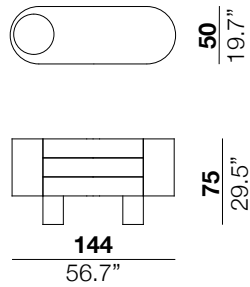

lip design marco fumagalli 2022

Frame in multi-laminated veneered wood available matt lacquered in the following colors RAL: 9005, 5020, 6026, 3003, 9002, 7030, 7024, 3007, 6008 and NCS 2010Y70R. Top detail available in 5 different marbles: Batik, Breccia Imperiale, Pesco, White Wood and Cipollino Rosso. Metal feet available painted in the same 10 colors as the frame or black chromed plated or chrome plated.

Struttura in legno multi-laminato impiallacciato disponibile verniciato opaco nei seguenti colori. RAL: 9005, 5020, 6026, 3003, 9002, 7030, 7024, 3007, 6008 e NCS: 2010Y70R. Dettaglio top disponibile in 5 marmi differenti: Batik, Breccia Imperiale, Pesco, White Wood e Cipollino Rosso. Piedi in metallo verniciato disponibile nei dieci colori della struttura oppure cromato nero o cromato lucido.

MAD

M3C_chest

CZ_sideboard