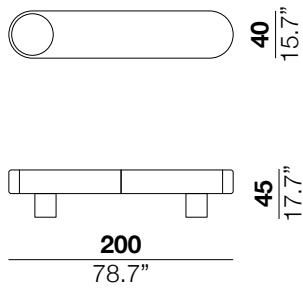

lip design marco fumagalli 2022

Frame in multi-laminated veneered wood available matt lacquered in the following colors RAL: 9005, 5020, 6026, 3003, 9002, 7030, 7024, 3007, 6008 and NCS 2010Y70R. Top detail available in 5 different marbles: Batik, Breccia Imperiale, Pesco, White Wood and Cipollino Rosso. Metal feet available painted in the same 10 colors as the frame or black chromed plated or chrome plated.

Struttura in legno multi-laminato impiallacciato disponibile verniciato opaco nei seguenti colori. RAL: 9005, 5020, 6026, 3003, 9002, 7030, 7024, 3007, 6008 e NCS: 2010Y70R. Dettaglio top disponibile in 5 marmi differenti: Batik, Breccia Imperiale, Pesco, White Wood e Cipollino Rosso. Piedi in metallo verniciato disponibile nei dieci colori della struttura oppure cromato nero o cromato lucido.

MAD

M3C_chest

CZ_sideboard