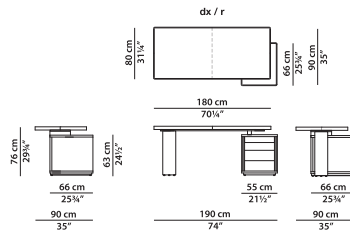

Matte Wildflower Marble

Glossy Bianco Gioia
Marble

Matte Polar White
Marble

Glossy Calacatta Oro
Marble

Brushed Travertino
Silver Marble

max slab size 280x130 cm

Glossy Ocean Storm
Marble

Writing table with drawers on the right.

L	P	H	
190	90	76	cm
W	D	H	
74	35	29.75	inch

Writing table with drawers on the left.

L	P	H	
190	90	76	cm
W	D	H	
74	35	29.75	inch

Writing table with drawers on the right.

L	P	H	
230	90	76	cm
W	D	H	
89.75	35	29.75	inch

Writing table with drawers on the left.

L	P	H	
230	90	76	cm
W	D	H	
89.75	35	29.75	inch