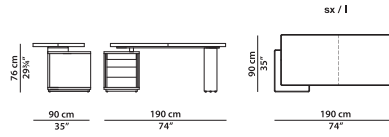

Matte Wildflower Marble

Glossy Bianco Gioia
Marble

Matte Polar White
Marble

Glossy Calacatta Oro
Marble

Brushed Travertino
Silver Marble

max slab size 280x130 cm

Glossy Ocean Storm
Marble

Writing table with drawers on the right.

L	P	H	
190	90	76	cm
W	D	H	
74	35	29.75	inch

Writing table with drawers on the left.

L	P	H	
190	90	76	cm
W	D	H	
74	35	29.75	inch

Writing table with drawers on the right.

L	P	H	
230	90	76	cm
W	D	H	
89.75	35	29.75	inch

Writing table with drawers on the left.

L	P	H	
230	90	76	cm
W	D	H	
89.75	35	29.75	inch