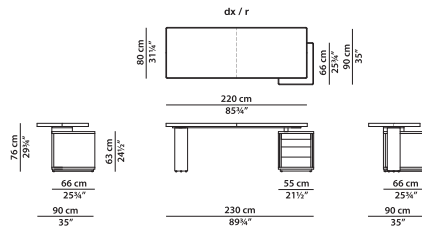

L	P	H	
190	90	76	cm
W	D	H	
74	35	29.75	inch

Writing table with drawers on the left.

L	P	H	
190	90	76	cm
W	D	H	
74	35	29.75	inch

Writing table with drawers on the right.

L	P	H	
230	90	76	cm
W	D	H	
89.75	35	29.75	inch

Writing table with drawers on the left.

L	P	H	
230	90	76	cm
W	D	H	
89.75	35	29.75	inch