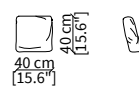

CUSCINI / CUSHIONS

cod. XP

Cuscino 40x40 cm / Cushion 40x40 cm