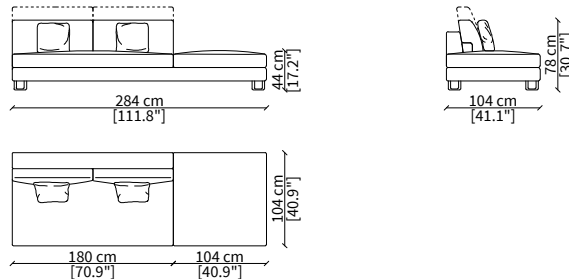

cod. 12141

Elemento 284 cm / Element 284 cm