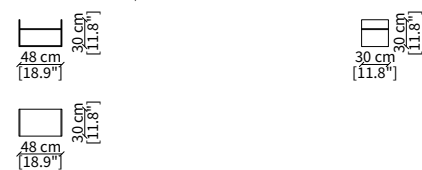

COMPLEMENTI / COMPLEMENTS

cod. 18202

Box vetro 48 cm / Glass box 48 cm