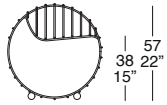

SOLLER OUTDOOR PANCA

PANCA DIRITTA
STRAIGHT BENCH

CUSCINO SEDUTA DRITTA
STRAIGHT SEAT CUSHION

SOP 01

SOP 02

PANCA ELEMENTO CURVO
BENCH CURVED ELEMENT

CUSCINO SEDUTA CURVO
CURVED SEAT CUSHION

SOP 03

SOP 04

PANCA ELEMENTO CURVO SX
BENCH CURVED ELEMENT LEFT

SOP 05

SOP 04

PANCA ELEMENTO CURVO DX
BENCH CURVED ELEMENT RIGHT

SOP 06

SOP 04

SOLLER OUTDOOR PANCA