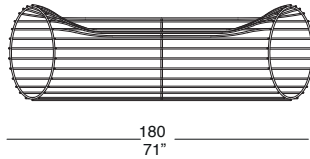

SOLLER OUTDOOR PANCA

PANCA DIRITTA
STRAIGHT BENCH

CUSCINO SEDUTA DRITTA
STRAIGHT SEAT CUSHION

SOP 01

SOP 02

PANCA ELEMENTO CURVO
BENCH CURVED ELEMENT

CUSCINO SEDUTA CURVO
CURVED SEAT CUSHION

SOP 03

SOP 04

PANCA ELEMENTO CURVO SX
BENCH CURVED ELEMENT LEFT

SOP 05

SOP 04

PANCA ELEMENTO CURVO DX
BENCH CURVED ELEMENT RIGHT

SOP 06

SOP 04

SOLLER OUTDOOR PANCA