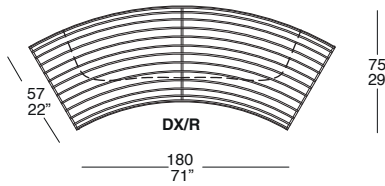

SOP 04

PANCA ELEMENTO CURVO SX
BENCH CURVED ELEMENT LEFT

SOP 05

SOP 04

PANCA ELEMENTO CURVO DX
BENCH CURVED ELEMENT RIGHT

SOP 06

SOP 04

SOLLER OUTDOOR PANCA