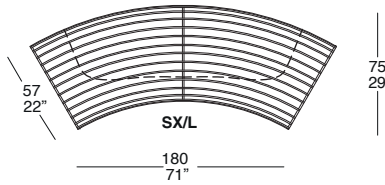

PANCA ELEMENTO CURVO SX
BENCH CURVED ELEMENT LEFT

SOP 05