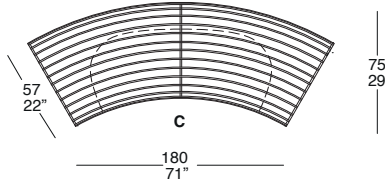

SOP 04

PANCA ELEMENTO CURVO SX
BENCH CURVED ELEMENT LEFT

SOP 05

SOP 04

PANCA ELEMENTO CURVO DX
BENCH CURVED ELEMENT RIGHT

SOP 06

SOP 04

SOLLER OUTDOOR PANCA