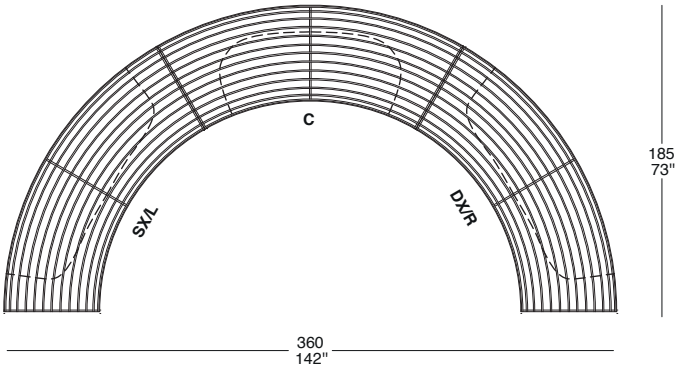

SOLLER OUTDOOR PANCA

SOP 07