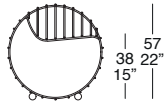

SOLLER OUTDOOR PANCA

PANCA DIRITTA
STRAIGHT BENCH

CUSCINO SEDUTA DRITTA
STRAIGHT SEAT CUSHION

SOP 01

SOP 02

PANCA ELEMENTO CURVO
BENCH CURVED ELEMENT

CUSCINO SEDUTA CURVO
CURVED SEAT CUSHION

SOP 03

SOP 04

PANCA ELEMENTO CURVO SX
BENCH CURVED ELEMENT LEFT

SOP 05

SOP 04

PANCA ELEMENTO CURVO DX
BENCH CURVED ELEMENT RIGHT

SOP 06

SOP 04

SOLLER OUTDOOR PANCA