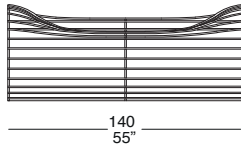

SOLLER OUTDOOR PANCA

CUSCINO SEDUTA DRITTA
STRAIGHT SEAT CUSHION