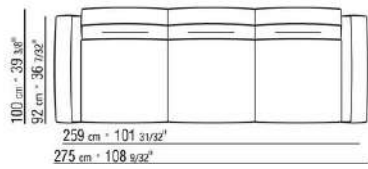

COD. 023604