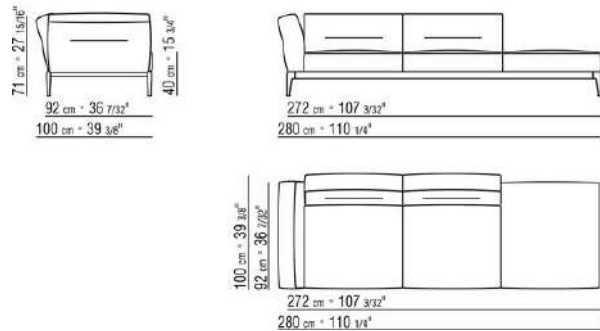

**Backrest cushions** in sterilized goose down (Assopiuma certified, gold label), on

request, with upcharge.

An optional 57x48cm cushion is recommended for each 100cm-deep seat

**Feet** in cast aluminum with satin, chrome, black chrome, burnished, glossy anthracite, matt titanium 710 finish. Rests on pads made of thermoplastic material

**Upholstery** is removable in both the fabric and leather versions

**Attention:** elements of different (90cm and 100cm) depths cannot be combined

**The overall dimensions of the armrest and backrest are indicative**

COD. 023615

COD. 023617

COD. 023621

COD. 023623

COD. 023625

COD. 023627

COD. 023631

COD. 023633

COD. 023650

COD. 023651

COD. 023699

0236XA

- N.1 COD.023617 - END UNIT L CM.280 x100
- N.1 COD.023627 - LONG CORNER L CM.280 x100
- N.8 COD.023699 - CUSHION CM.57 x48

0236XB

- N.1 COD.0236B5 - END UNIT L CM.220 x90
- N.1 COD.0236B3 - END UNIT L CM.155 x90
- N.1 COD.0236D1 - TERMINAL UNIT L CM.147 x90
- N.7 COD.023699 - CUSHION CM.57 x48