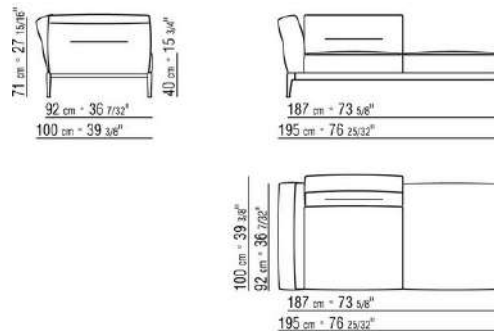

**Backrest cushions** in sterilized goose down (Assopiuma certified, gold label), on

request, with upcharge.

An optional 57x48cm cushion is recommended for each 100cm-deep seat

**Feet** in cast aluminum with satin, chrome, black chrome, burnished, glossy anthracite, matt titanium 710 finish. Rests on pads made of thermoplastic material

**Upholstery** is removable in both the fabric and leather versions

**Attention:** elements of different (90cm and 100cm) depths cannot be combined

**The overall dimensions of the armrest and backrest are indicative**

COD. 023615

COD. 023617

COD. 023621

COD. 023623

COD. 023625

COD. 023627

COD. 023631

COD. 023633

COD. 023650

COD. 023651

COD. 023699

0236XA

- N.1 COD.023617 - END UNIT L CM.280 x100
- N.1 COD.023627 - LONG CORNER L CM.280 x100
- N.8 COD.023699 - CUSHION CM.57 x48

0236XB

- N.1 COD.0236B5 - END UNIT L CM.220 x90
- N.1 COD.0236B3 - END UNIT L CM.155 x90
- N.1 COD.0236D1 - TERMINAL UNIT L CM.147 x90
- N.7 COD.023699 - CUSHION CM.57 x48