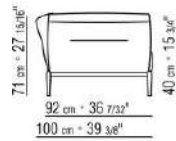

**Backrest cushions** in sterilized goose down (Assopiuma certified, gold label), on

request, with upcharge.

An optional 57x48cm cushion is recommended for each 100cm-deep seat

**Feet** in cast aluminum with satin, chrome, black chrome, burnished, glossy anthracite, matt titanium 710 finish. Rests on pads made of thermoplastic material

**Upholstery** is removable in both the fabric and leather versions

**Attention:** elements of different (90cm and 100cm) depths cannot be combined

**The overall dimensions of the armrest and backrest are indicative**

COD. 023602

COD. 023603

COD. 023604

COD. 023605

COD. 023661

COD. 023663

COD. 023611

COD. 023613