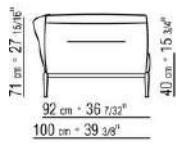

COD. 023604