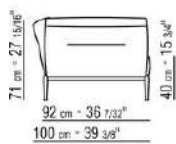

**Backrest cushions** in sterilized goose down (Assopiuma certified, gold label), on

request, with upcharge.

An optional 57x48cm cushion is recommended for each 100cm-deep seat

**Feet** in cast aluminum with satin, chrome, black chrome, burnished, glossy anthracite, matt titanium 710 finish. Rests on pads made of thermoplastic material

**Upholstery** is removable in both the fabric and leather versions

**Attention:** elements of different (90cm and 100cm) depths cannot be combined

**The overall dimensions of the armrest and backrest are indicative**

COD. 023602

COD. 023603

COD. 023604

COD. 023605

COD. 023661

COD. 023663

COD. 023611

COD. 023613