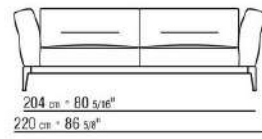

COD. 023603