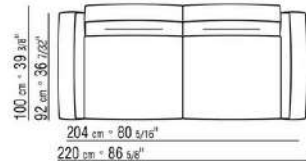

COD. 023603