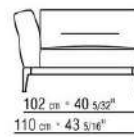

**Backrest cushions** in sterilized goose down (Assopiuma certified, gold label), on

request, with upcharge.

An optional 57x48cm cushion is recommended for each 100cm-deep seat

**Feet** in cast aluminum with satin, chrome, black chrome, burnished, glossy anthracite, matt titanium 710 finish. Rests on pads made of thermoplastic material

**Upholstery** is removable in both the fabric and leather versions

**Attention:** elements of different (90cm and 100cm) depths cannot be combined

**The overall dimensions of the armrest and backrest are indicative**

COD. 023602

COD. 023603

COD. 023604

COD. 023605

COD. 023661

COD. 023663

COD. 023611

COD. 023613

COD. 023650

COD. 023651

COD. 023699

0236XA

- N.1 COD.023617 - END UNIT L CM.280 x100
- N.1 COD.023627 - LONG CORNER L CM.280 x100
- N.8 COD.023699 - CUSHION CM.57 x48

0236XB

- N.1 COD.0236B5 - END UNIT L CM.220 x90
- N.1 COD.0236B3 - END UNIT L CM.155 x90
- N.1 COD.0236D1 - TERMINAL UNIT L CM.147 x90
- N.7 COD.023699 - CUSHION CM.57 x48