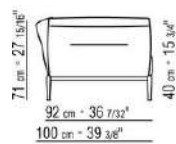

**Backrest cushions** in sterilized goose down (Assopiuma certified, gold label), on

request, with upcharge.

An optional 57x48cm cushion is recommended for each 100cm-deep seat

**Feet** in cast aluminum with satin, chrome, black chrome, burnished, glossy anthracite, matt titanium 710 finish. Rests on pads made of thermoplastic material

**Upholstery** is removable in both the fabric and leather versions

**Attention:** elements of different (90cm and 100cm) depths cannot be combined

**The overall dimensions of the armrest and backrest are indicative**

COD. 023602

COD. 023603

COD. 023604

COD. 023605

COD. 023661

COD. 023663

COD. 023611

COD. 023613