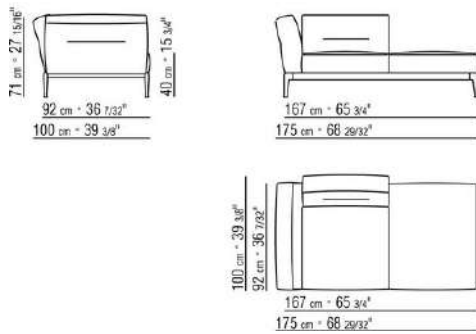

COD. 023621