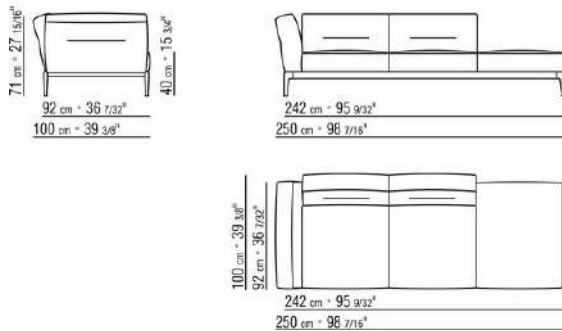

COD. 023625