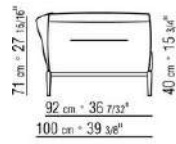

COD. 023603