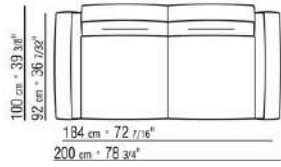

COD. 023602