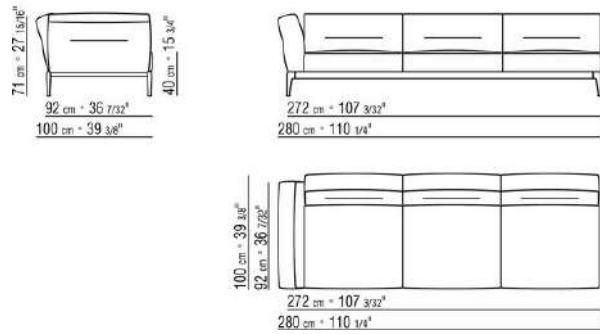

COD. 023617