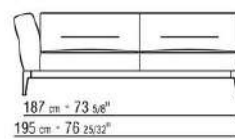

**Backrest cushions** in sterilized goose down (Assopiuma certified, gold label), on

request, with upcharge.

An optional 57x48cm cushion is recommended for each 100cm-deep seat

**Feet** in cast aluminum with satin, chrome, black chrome, burnished, glossy anthracite, matt titanium 710 finish. Rests on pads made of thermoplastic material

**Upholstery** is removable in both the fabric and leather versions

**Attention:** elements of different (90cm and 100cm) depths cannot be combined

**The overall dimensions of the armrest and backrest are indicative**

COD. 023602

COD. 023603

COD. 023604

COD. 023605

COD. 023661

COD. 023663

COD. 023611

COD. 023613