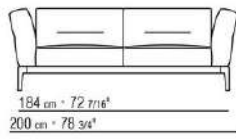

COD. 023602