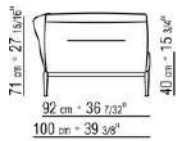

**Backrest cushions** in sterilized goose down (Assopiuma certified, gold label), on

request, with upcharge.

An optional 57x48cm cushion is recommended for each 100cm-deep seat

**Feet** in cast aluminum with satin, chrome, black chrome, burnished, glossy anthracite, matt titanium 710 finish. Rests on pads made of thermoplastic material

**Upholstery** is removable in both the fabric and leather versions

**Attention:** elements of different (90cm and 100cm) depths cannot be combined

**The overall dimensions of the armrest and backrest are indicative**

COD. 023602

COD. 023603

COD. 023604

COD. 023605

COD. 023661

COD. 023663

COD. 023611

COD. 023613