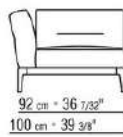

**Backrest cushions** in sterilized goose down (Assopiuma certified, gold label), on

request, with upcharge.

An optional 57x48cm cushion is recommended for each 100cm-deep seat

**Feet** in cast aluminum with satin, chrome, black chrome, burnished, glossy anthracite, matt titanium 710 finish. Rests on pads made of thermoplastic material

**Upholstery** is removable in both the fabric and leather versions

**Attention:** elements of different (90cm and 100cm) depths cannot be combined

**The overall dimensions of the armrest and backrest are indicative**

COD. 023602

COD. 023603

COD. 023604

COD. 023605

COD. 023661

COD. 023663

COD. 023611

COD. 023613