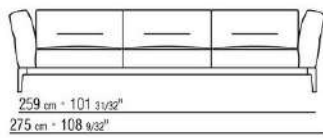

COD. 023604