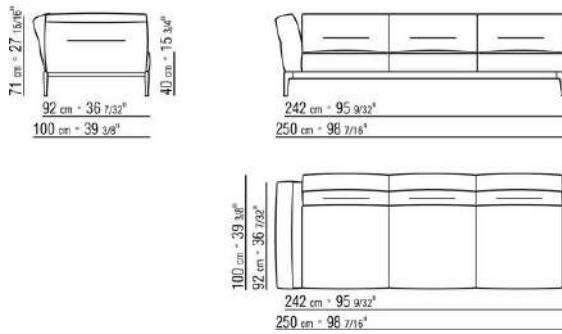

COD. 023615