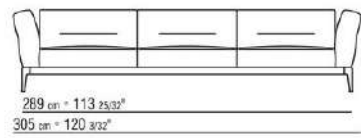

**Backrest cushions** in sterilized goose down (Assopiuma certified, gold label), on

request, with upcharge.

An optional 57x48cm cushion is recommended for each 100cm-deep seat

**Feet** in cast aluminum with satin, chrome, black chrome, burnished, glossy anthracite, matt titanium 710 finish. Rests on pads made of thermoplastic material

**Upholstery** is removable in both the fabric and leather versions

**Attention:** elements of different (90cm and 100cm) depths cannot be combined

**The overall dimensions of the armrest and backrest are indicative**

COD. 023602

COD. 023603

COD. 023604

COD. 023605

COD. 023661

COD. 023663

COD. 023611

COD. 023613