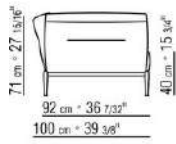

COD. 023602