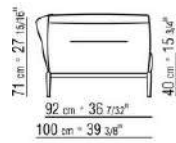

**Backrest cushions** in sterilized goose down (Assopiuma certified, gold label), on

request, with upcharge.

An optional 57x48cm cushion is recommended for each 100cm-deep seat

**Feet** in cast aluminum with satin, chrome, black chrome, burnished, glossy anthracite, matt titanium 710 finish. Rests on pads made of thermoplastic material

**Upholstery** is removable in both the fabric and leather versions

**Attention:** elements of different (90cm and 100cm) depths cannot be combined

**The overall dimensions of the armrest and backrest are indicative**

COD. 023602

COD. 023603

COD. 023604

COD. 023605

COD. 023661

COD. 023663

COD. 023611

COD. 023613