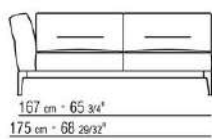

**Backrest cushions** in sterilized goose down (Assopiuma certified, gold label), on

request, with upcharge.

An optional 57x48cm cushion is recommended for each 100cm-deep seat

**Feet** in cast aluminum with satin, chrome, black chrome, burnished, glossy anthracite, matt titanium 710 finish. Rests on pads made of thermoplastic material

**Upholstery** is removable in both the fabric and leather versions

**Attention:** elements of different (90cm and 100cm) depths cannot be combined

**The overall dimensions of the armrest and backrest are indicative**

COD. 023602

COD. 023603

COD. 023604

COD. 023605

COD. 023661

COD. 023663

COD. 023611

COD. 023613