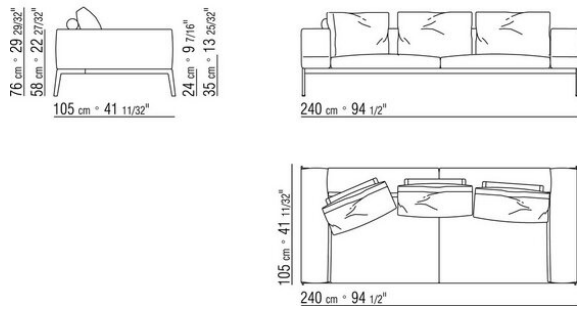

COD. 014C04