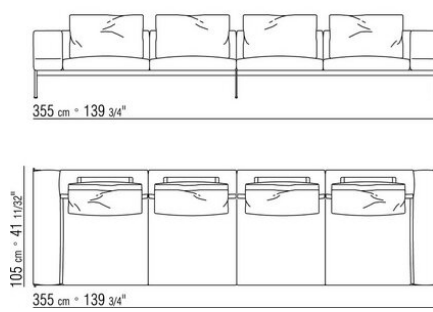

COD. 014C05