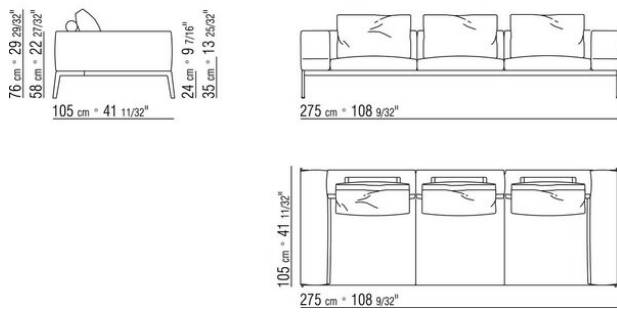

COD. 014C03