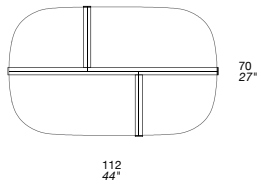

Water Stripe collection

design Giorgio Ragazzini

TECHNICAL DATA

- Metal frame
- Optional top in tempered hammered glass
- Optional top in gres marble-look
- Optional marble top
- Plastic anti-slip

DATI TECNICI

- Struttura in metallo
- Opzione piano in vetro temperato martellato
- Opzione piano in gres porcellanato
- Opzione piano in marmo
- Piedini antiscivolo in plastica

Earth Stripe collection

design Giorgio Ragazzini

TECHNICAL DATA

- Metal frame
- Optional top in tempered hammered glass
- Optional top in gres marble-look
- Optional marble top
- Plastic anti-slip

DATI TECNICI

- Struttura in metallo
- Opzione piano in vetro temperato martellato
- Opzione piano in gres porcellanato
- Opzione piano in marmo
- Piedini antiscivolo in plastica