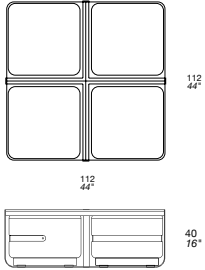

Fire stripe collection

design Giorgio Ragazzini

TECHNICAL DATA

- Metal frame
- Optional top in tempered hammered glass
- Optional top in gres marble-look
- Optional marble top
- Plastic anti-slip

DATI TECNICI

- Struttura in metallo
- Opzione piano in vetro temperato martellato
- Opzione piano in gres porcellanato
- Opzione piano in marmo
- Piedini antiscivolo in plastica

Air stripe collection

design Giorgio Ragazzini

TECHNICAL DATA

- Metal frame
- Optional top in tempered hammered glass
- Optional top in gres marble-look
- Optional marble top
- Plastic anti-slip

DATI TECNICI

- Struttura in metallo
- Opzione piano in vetro temperato martellato
- Opzione piano in gres porcellanato
- Opzione piano in marmo
- Piedini antiscivolo in plastica