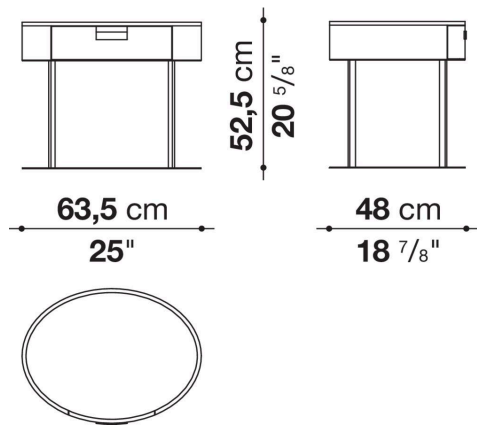

Amphora

STORAGE UNITS

2004

Antonio Citterio

Description

Perfect to be placed next to the bed, Amphora is presented in two versions: one has compact oval shape and holds two drawers of different sizes, the second one has a refined metal structure and hold one single drawer.

Technical information

Frame and drawer
solid wood, multi-layered panel, veneered wood particles panel
Support frame (2424-2425)
steel profiles
Ferrules
steel and plastic material

Technical drawings

2424

2425