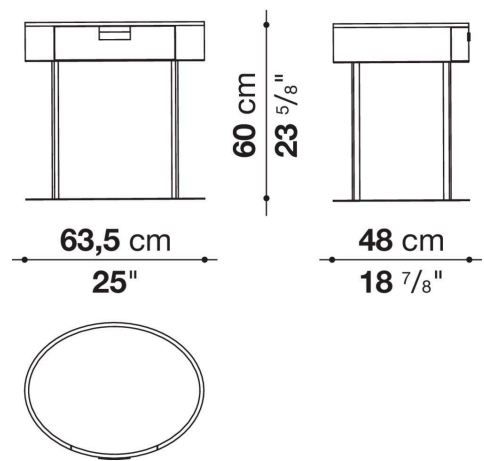

Amphora

STORAGE UNITS

2004

Antonio Citterio

Description

Perfect to be placed next to the bed, Amphora is presented in two versions: one has compact oval shape and holds two drawers of different sizes, the second one has a refined metal structure and hold one single drawer.

Technical information

Frame and drawer
solid wood, multi-layered panel, veneered wood particles panel
Support frame (2424-2425)
steel profiles
Ferrules
steel and plastic material

Technical drawings

2424

2425